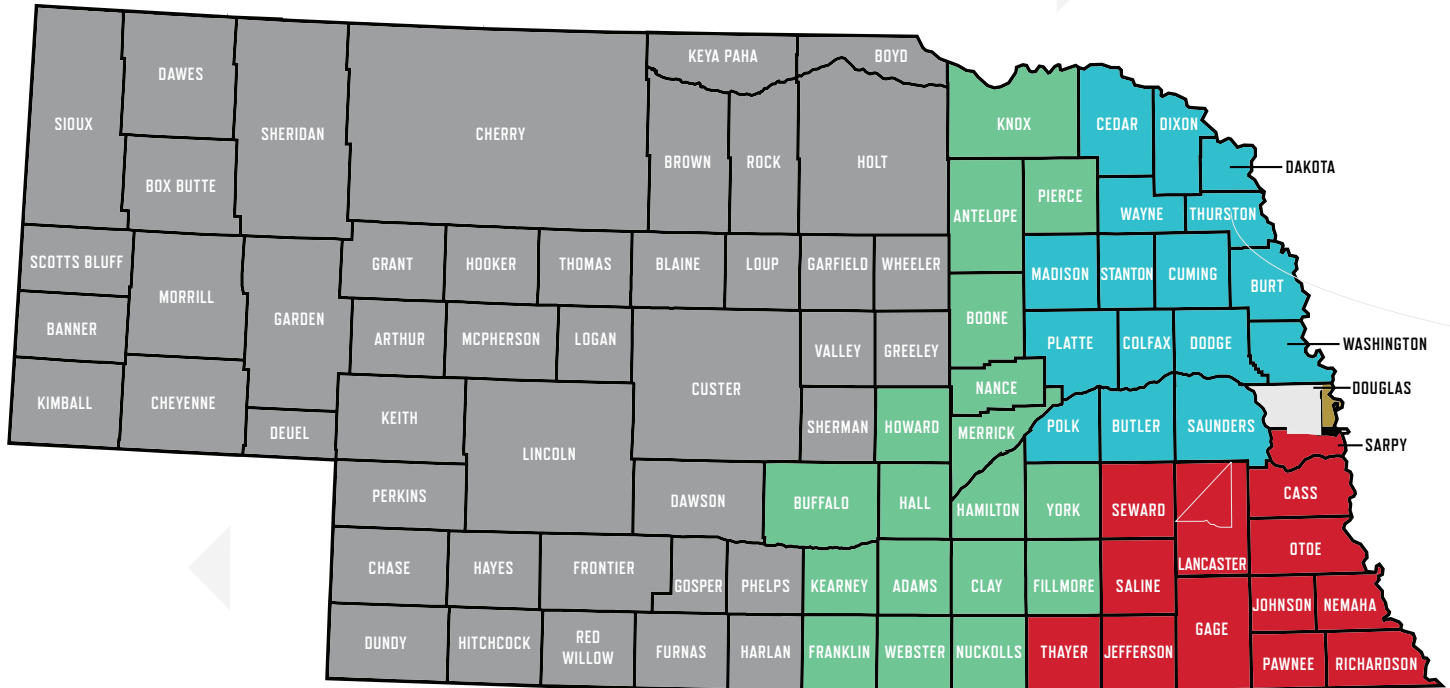

University of Nebraska Board of Regents District Map

(Districts took effect with LB 8 on September 30, 2021)

- ▶ DISTRICT 1
- ▶ DISTRICT 2
- ▶ DISTRICT 3
- ▶ DISTRICT 4
- ▶ DISTRICT 5
- ▶ DISTRICT 6
- ▶ DISTRICT 7
- ▶ DISTRICT 8